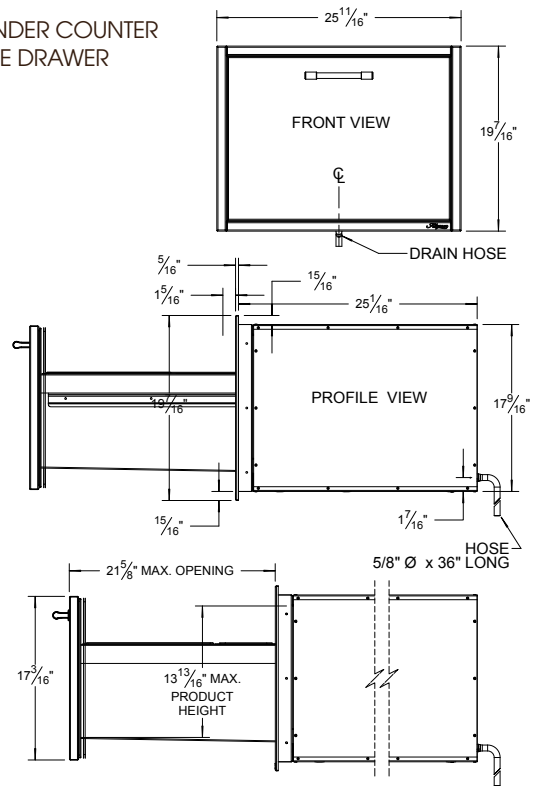

COLANDER
4" deep stainless colander for easy draining. COLANDER

MIDDLE SHELF
Fits serving shelf and high shelf units. MS (PR-30 or HS-30 required)

ICE PAN
6" deep stainless ice pan slides on sink rails. ICE PAN

VERSA SINK COVER
Protect your sink when not in use. SC-30

BOTTLE WELL
Four bottle wells with tray. BWELL

DISPLAY SHELF
DS

14" VERSA SINK

30" VERSA SINK

24" VERSA SINK

UNDER COUNTER ICE DRAWER

Alfresco Authorized Dealer: