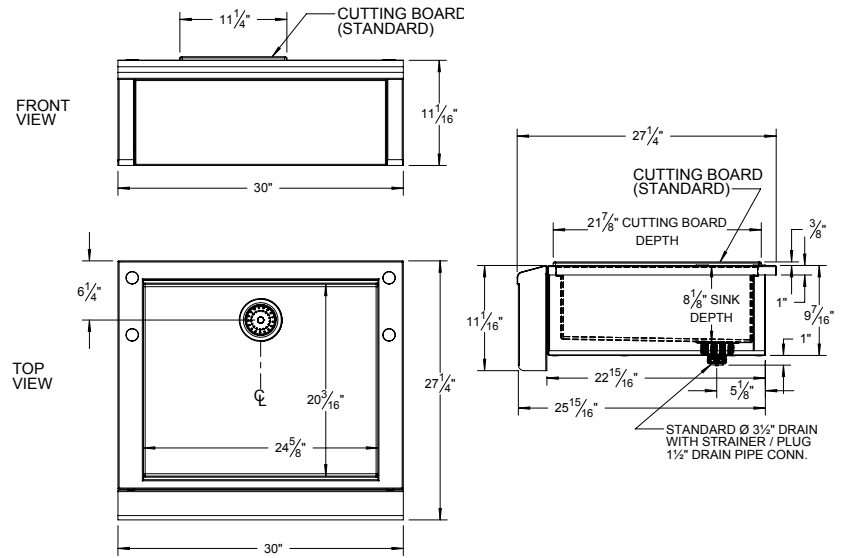

COLANDER
4" deep stainless colander for easy draining. COLANDER

MIDDLE SHELF
Fits serving shelf and high shelf units. MS (PR-30 or HS-30 required)

ICE PAN
6" deep stainless ice pan slides on sink rails. ICE PAN

VERSA SINK COVER
Protect your sink when not in use. SC-30

BOTTLE WELL
Four bottle wells with tray. BWELL

DISPLAY SHELF
DS

14" VERSA SINK

30" VERSA SINK

24" VERSA SINK

UNDER COUNTER ICE DRAWER

Alfresco Authorized Dealer: