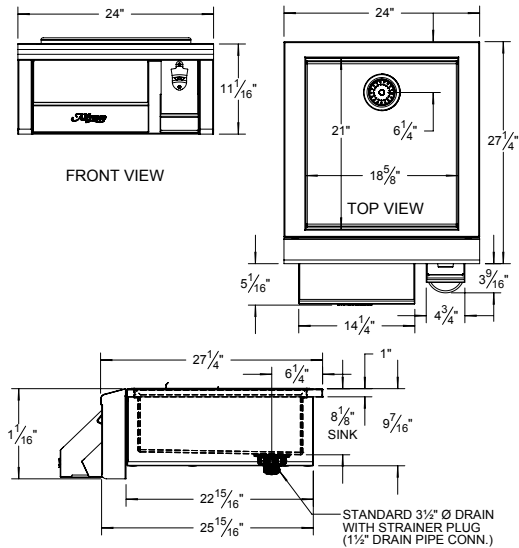

Speed Rail - Hangs on the front of the sink, and has a three standard-size bottle capacity.

Bottle Opener w/Towel Rack - Bottle opener and towel holder. Includes bottle-cap catcher. BO

Ice Pan - 6" deep stainless ice pan slides on sink rails. ICE PAN

COLANDER
4" deep stainless colander for easy draining. COLANDER

MIDDLE SHELF
Fits serving shelf and high shelf units. MS (PR-30 or HS-30 required)

ICE PAN
6" deep stainless ice pan slides on sink rails. ICE PAN

VERSA SINK COVER
Protect your sink when not in use. SC-30

BOTTLE WELL
Four bottle wells with tray. BWELL

DISPLAY SHELF
DS

14" VERSA SINK

30" VERSA SINK

24" VERSA SINK

UNDER COUNTER ICE DRAWER

Alfresco Authorized Dealer: