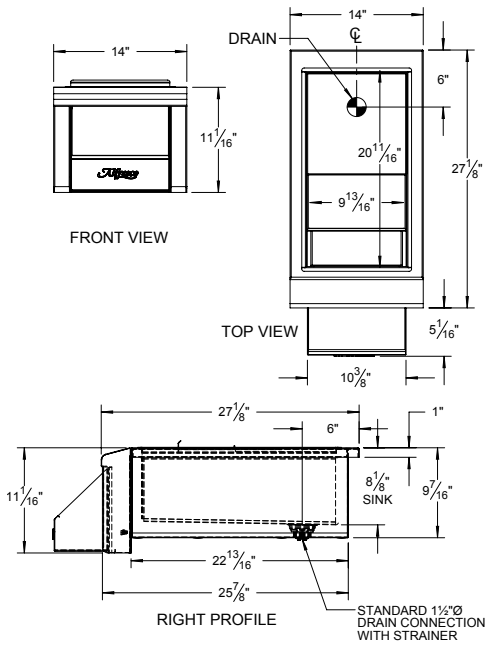

COLANDER
4" deep stainless colander for easy draining. COLANDER

MIDDLE SHELF
Fits serving shelf and high shelf units. MS (PR-30 or HS-30 required)

ICE PAN
6" deep stainless ice pan slides on sink rails. ICE PAN

VERSA SINK COVER
Protect your sink when not in use. SC-30

BOTTLE WELL
Four bottle wells with tray. BWELL

DISPLAY SHELF
DS

14" VERSA SINK

30" VERSA SINK

24" VERSA SINK

UNDER COUNTER ICE DRAWER

Alfresco Authorized Dealer: