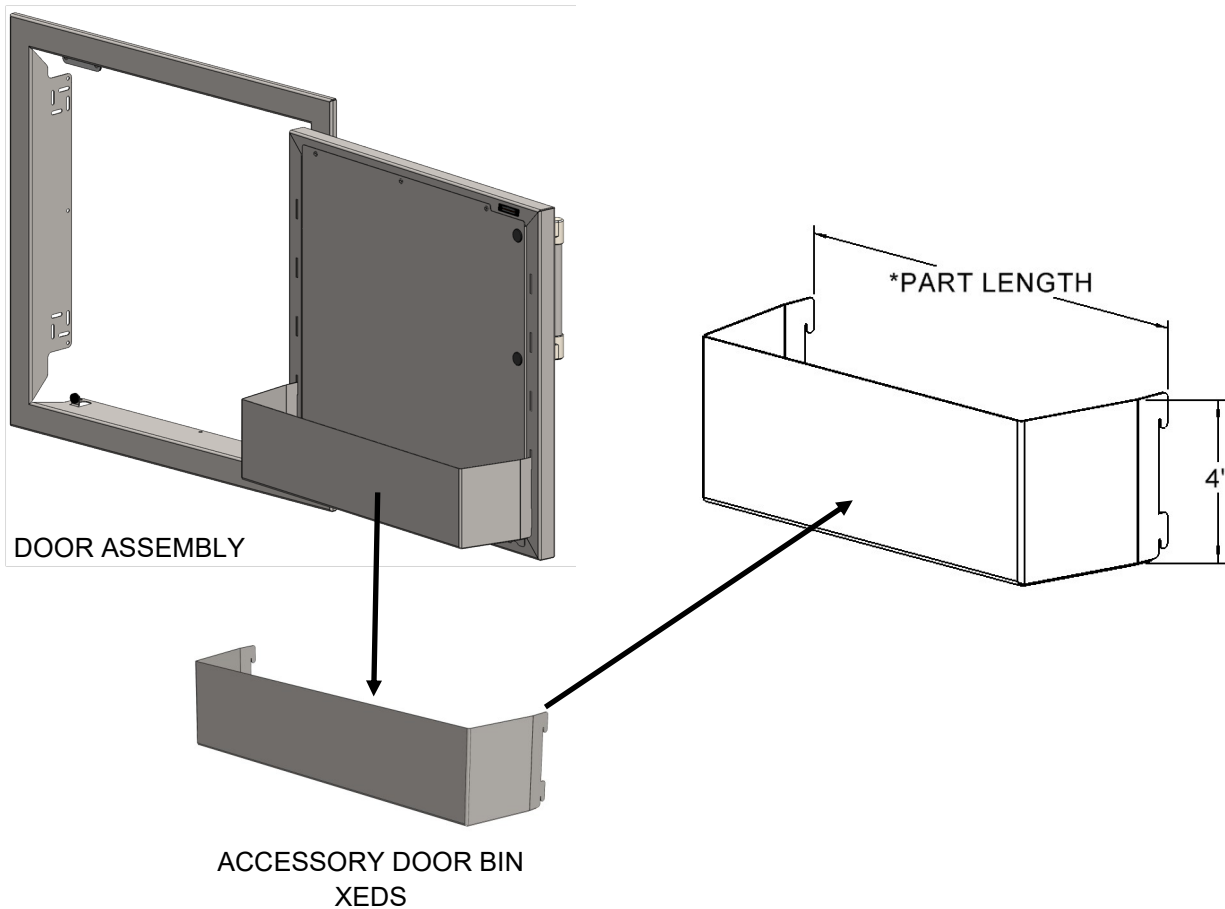

## AXE-DOOR BIN PARTS LIST

USE WITH DOOR:	PART #	*PART LENGTH	QTY.
AXE-17	XEDS-1 (100-2945)	12 1/8"	1
AXE-23	XEDS-2 (100-2997)	18 1/8"	1
AXE-30	XEDS-1 (100-2945)	12 1/8"	2
AXE-36	XEDS-3 (100-3010)	15 1/8"	2
AXE-42	XEDS-2 (100-2997)	18 1/8"	2
AXE-DDR-L/R AND AXE-DTH	XEDS-4 (100-3019)	12 7/16"	1