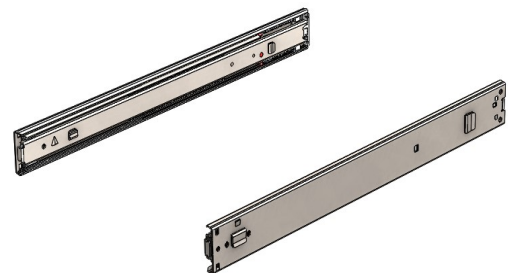

Artisan™

Open Air Culinary Systems

ARTP-TC-15SC PARTS LIST

BODY 510-1317

TRASH CENTER DRAWER
ASSEMBLY

HANDLE 290-0073
(MOUNTING HARDWARE
INCLUDED)

DRAWER
510-1318

DRAWER
SLIDES
(PAIR) 290-0460