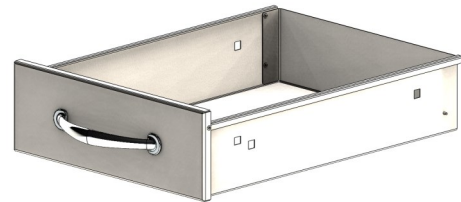

Artisan™

Open Air Culinary Systems

ARTP-3DR-17SC

PARTS LIST

BODY 510-1319

DRAWER ASSEMBLY

HANDLE 290-0073
(MOUNTING)

TOP DRAWER 510-1321

DRAWER SLIDES
(PAIR) 290-0460

MIDDLE & BOTTOM
DRAWER 510-1320