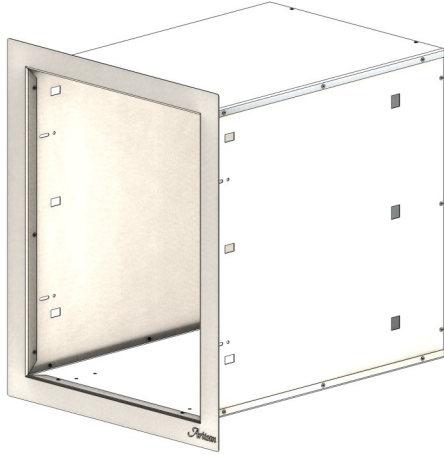

Artisan™

Open Air Culinary Systems

ARTP-3DR-17SC

PARTS LIST

BODY 510-1319

DRAWER ASSEMBLY

HANDLE 290-0073
(MOUNTING)

TOP DRAWER 510-1321

DRAWER SLIDES
(PAIR) 290-0460

MIDDLE & BOTTOM
DRAWER 510-1320