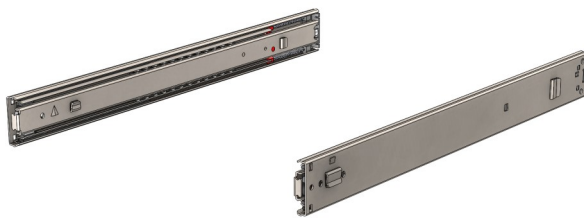

Artisan™

Open Air Culinary Systems

ARTP-3DR-17SC

PARTS LIST

BODY 510-1319

DRAWER ASSEMBLY

HANDLE 290-0073
(MOUNTING)

TOP DRAWER 510-1321

DRAWER SLIDES
(PAIR) 290-0460

MIDDLE & BOTTOM
DRAWER 510-1320