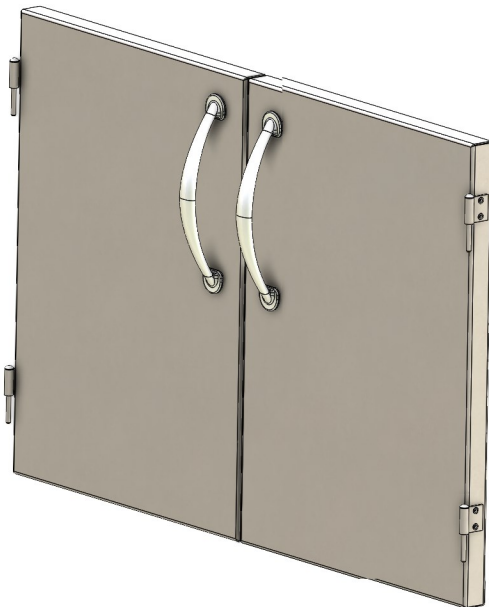

**ARTP-30DD  
PARTS LIST**

DOOR FRAME 510-1327

DOOR ASSEMBLY

DOORS  
LEFT: 510-1328  
RIGHT: 510-1329

HANDLE 290-0073  
(MOUNTING HARDWARE  
INCLUDED)

MAGNETIC CATCH  
290-0283

BUMPER 290-0100