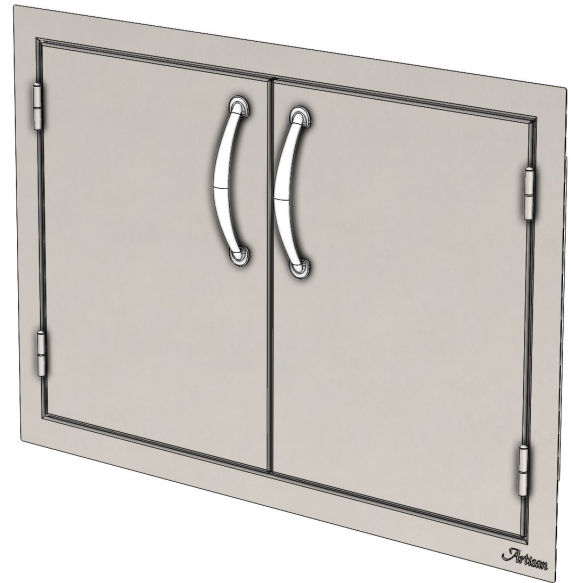

**ARTP-30DD  
PARTS LIST**

DOOR FRAME 510-1327

DOOR ASSEMBLY

DOORS  
LEFT: 510-1328  
RIGHT: 510-1329

HANDLE 290-0073  
(MOUNTING HARDWARE  
INCLUDED)

MAGNETIC CATCH  
290-0283

BUMPER 290-0100