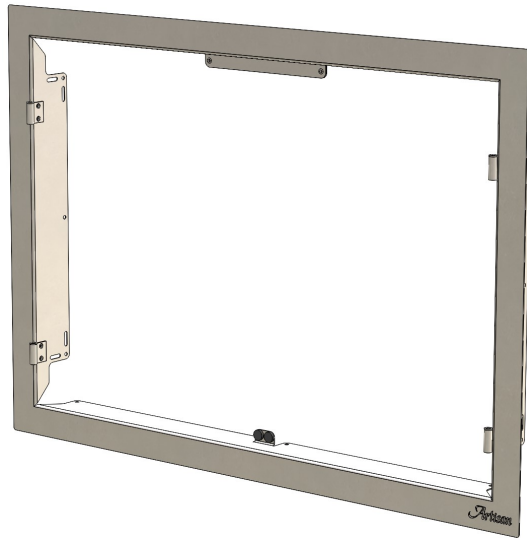

**ARTP-30DD  
PARTS LIST**

DOOR FRAME 510-1327

DOOR ASSEMBLY

DOORS  
LEFT: 510-1328  
RIGHT: 510-1329

HANDLE 290-0073  
(MOUNTING HARDWARE  
INCLUDED)

MAGNETIC CATCH  
290-0283

BUMPER 290-0100