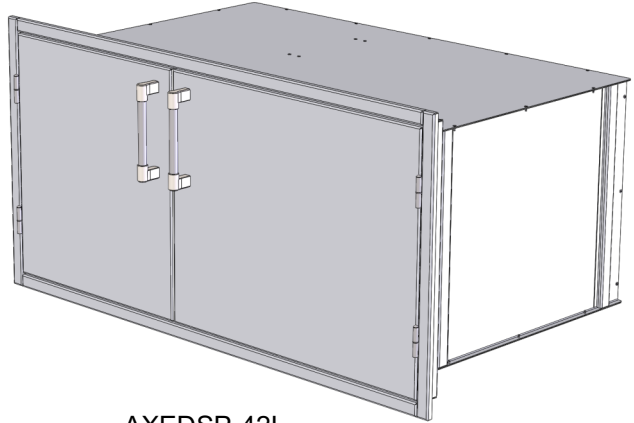

AXEDSP-42L PARTS LIST

LEFT DOOR
510-1221

DOOR SEAL LT
130-2919

AXEDSP-42L

RIGHT DOOR
510-1222

DOOR SEAL RT
130-2920

DOOR CATCH
290-0396

WIRE RACK
230-0031

DRAWER 130-2903

SHELF CLIP
290-0191

SCREW 200-0100
SLIDE TO BODY

DRAWER SLIDES
290-0282

SCREW 200-0083
SLIDE TO DRAWER

NUT 200-0351
SLIDE TO DRAWER