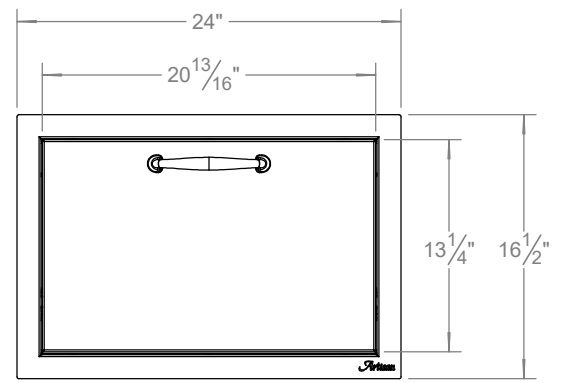

ARTP-DR-24SC DRAWER TYPICAL INSTALLATION

COUNTER FRONT CUTOUT REQUIREMENTS