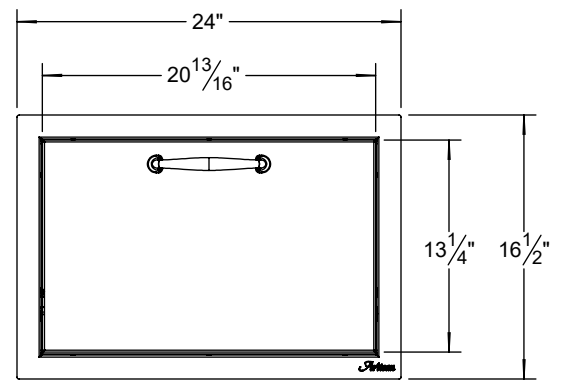

ARTP-D-24SC DRAWER TYPICAL INSTALLATION

COUNTER FRONT CUTOUT REQUIREMENTS