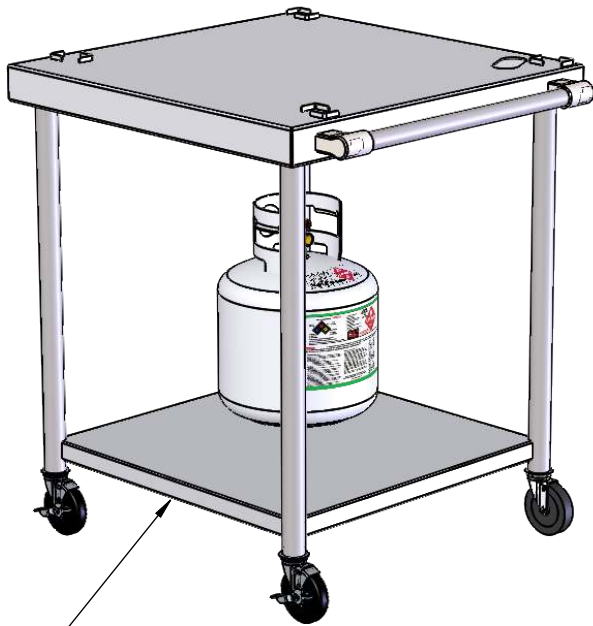

RETAINING STOPS TO LOCATE PIZZA OVEN FEET, TO PREVENT SLIDING OFF THE SURFACE

AXE-PZA-CART-01

Ø4" CASTERS WITH BRAKES - THIS SIDE

Ø4" CASTERS WITHOUT BRAKES - THIS SIDE

FRONT VIEW

RIGHT SIDE VIEW