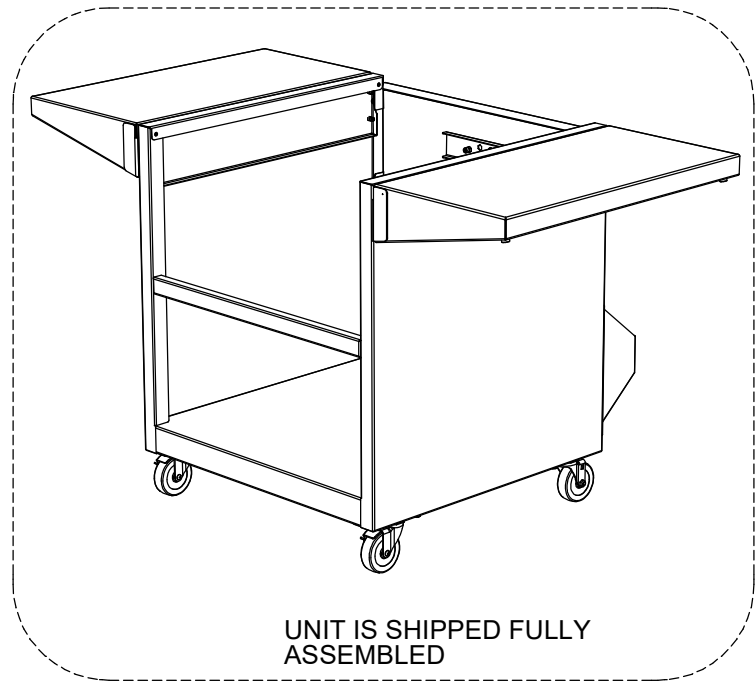

AXEVP VERSA POWER™
UNIT (NOT INCLUDED)

FOLDING AND REMOVABLE
SIDE TABLES

UNIT IS SHIPPED FULLY
ASSEMBLED