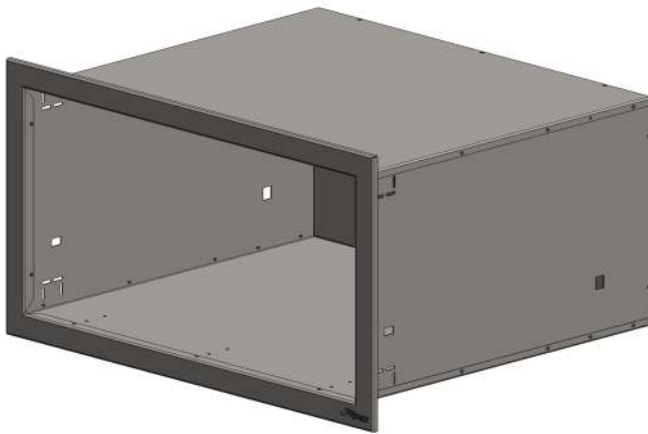

**AXE-30DR-SC
PARTS LIST**

BODY 510-1137

DRAWER ASSEMBLY

DRAWER 510-1136

HANDLE 290-0401

DRAWER SLIDES (PAIR) 290-0461