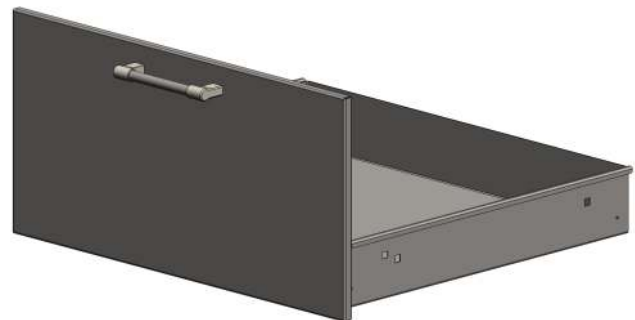

**AXE-30DR-SC
PARTS LIST**

BODY 510-1137

DRAWER ASSEMBLY

DRAWER 510-1136

HANDLE 290-0401

DRAWER SLIDES (PAIR) 290-0461