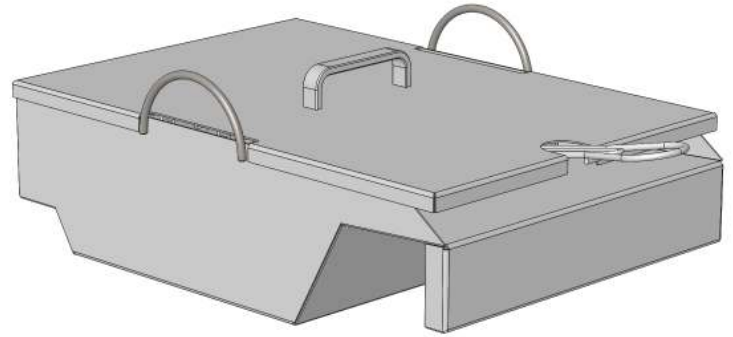

**AG-SF  
PARTS LIST**

HANDLE  
290-0173

AG-SF

STEAMER FRYER COVER  
310-0441

STEAMER FRYER BASKET  
265-0003

STEAMER FRYER  
BODY 310-0440

STEAMER FRYER PLATE  
150-0852

LOCKWASHER  
200-0200

SCREW 200-0268