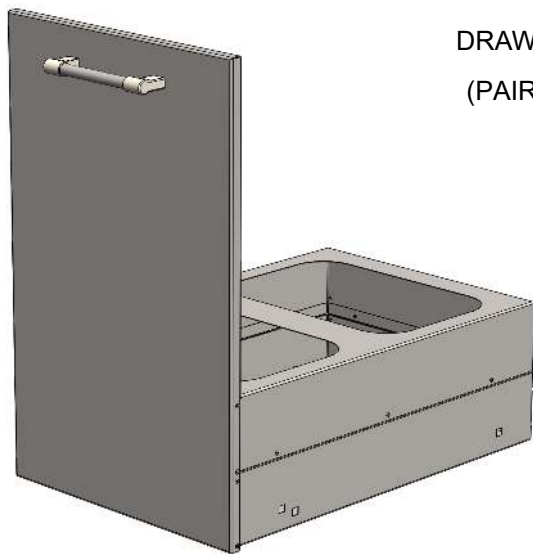

AXE-TC2D-SC
PARTS LIST

HANDLE 290-0401

BODY 510-1192

DUAL TRASH CENTER /
RECYCLING DRAWER
ASSEMBLY

DRAWER SLIDES
(PAIR) 290-0462

DRAWER 510-1193

TRASH CAN
290-0290

RECYCLE BIN
290-0309