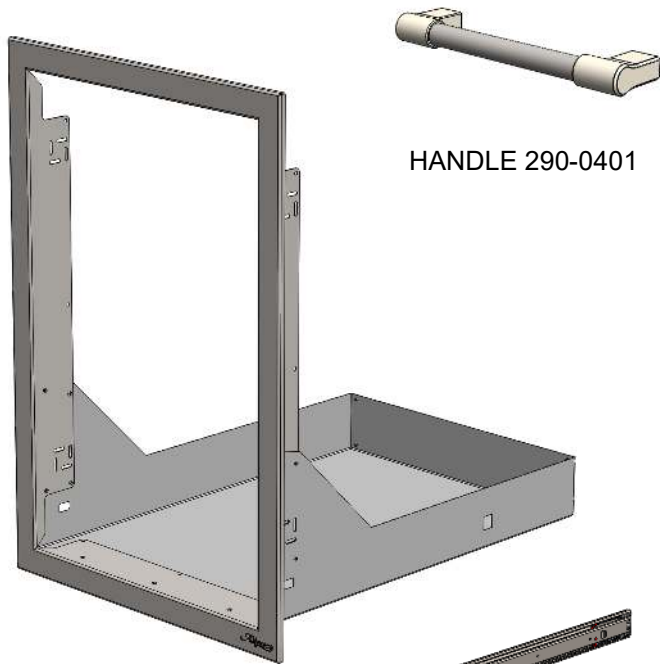

AXE-TC2D-SC
PARTS LIST

HANDLE 290-0401

BODY 510-1192

DUAL TRASH CENTER /
RECYCLING DRAWER
ASSEMBLY

DRAWER SLIDES
(PAIR) 290-0462

DRAWER 510-1193

TRASH CAN
290-0290

RECYCLE BIN
290-0309