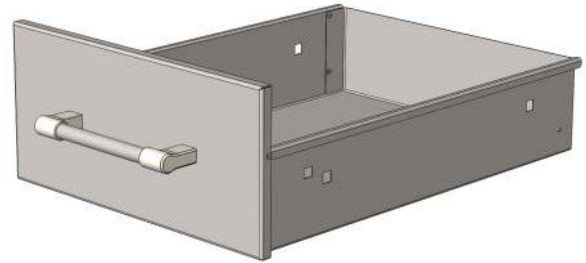

**AXE-2DR-SC  
PARTS LIST**

BODY 510-1116

DRAWER ASSEMBLY

SLIM DRAWER 510-1117

DEEP DRAWER 510-1118

HANDLE 290-0401

DRAWER SLIDES (PAIR) 290-0460