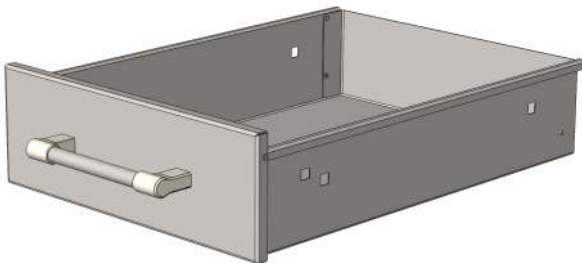

**AXE-2DR-SC  
PARTS LIST**

BODY 510-1116

DRAWER ASSEMBLY

SLIM DRAWER 510-1117

DEEP DRAWER 510-1118

HANDLE 290-0401

DRAWER SLIDES (PAIR) 290-0460