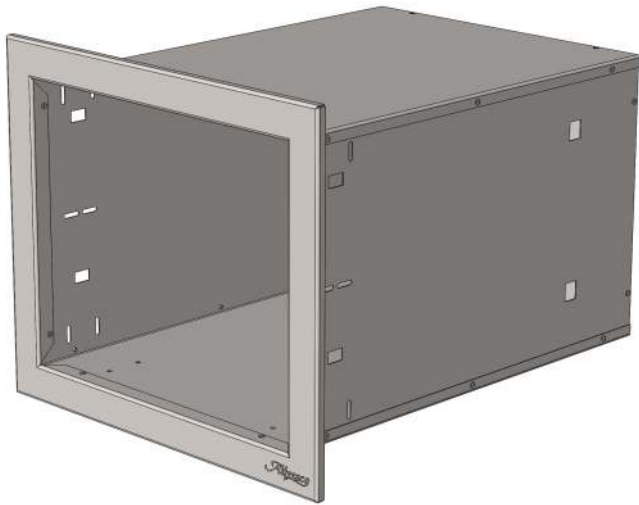

**AXE-2DR-SC  
PARTS LIST**

BODY 510-1116

DRAWER ASSEMBLY

SLIM DRAWER 510-1117

DEEP DRAWER 510-1118

HANDLE 290-0401

DRAWER SLIDES (PAIR) 290-0460