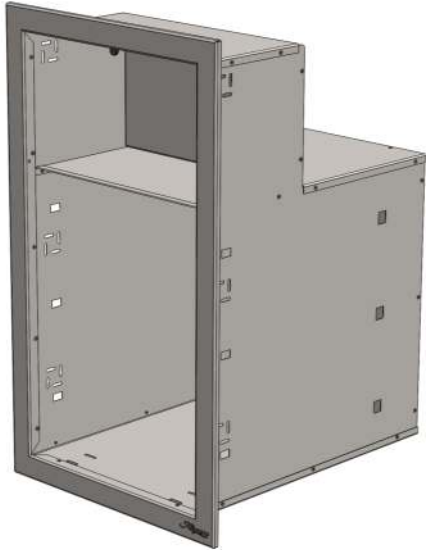

AXE-3DRTH-SC
PARTS LIST

BODY 510-1187

DRAWER & TOWEL
HOLDER ASSEMBLY

ROLL TUBE 510-0433

HANDLE 290-0401

BINDER POST 200-0283
(HINGE PIVOTS)

DOOR 510-0427

BUMPER 290-0100

DRAWER SLIDES (PAIR) 290-0460

DRAWER 510-1188