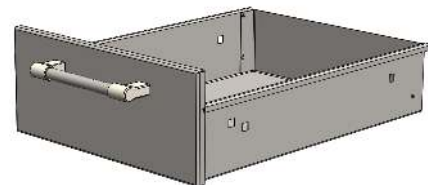

AXE-3DRTH-SC
PARTS LIST

BODY 510-1187

DRAWER & TOWEL
HOLDER ASSEMBLY

ROLL TUBE 510-0433

HANDLE 290-0401

BINDER POST 200-0283
(HINGE PIVOTS)

DOOR 510-0427

BUMPER 290-0100

DRAWER SLIDES (PAIR) 290-0460

DRAWER 510-1188