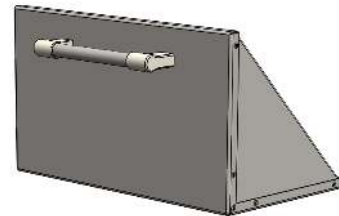

AXE-3DRTH-SC
PARTS LIST

BODY 510-1187

DRAWER & TOWEL
HOLDER ASSEMBLY

ROLL TUBE 510-0433

HANDLE 290-0401

BINDER POST 200-0283
(HINGE PIVOTS)

DOOR 510-0427

BUMPER 290-0100