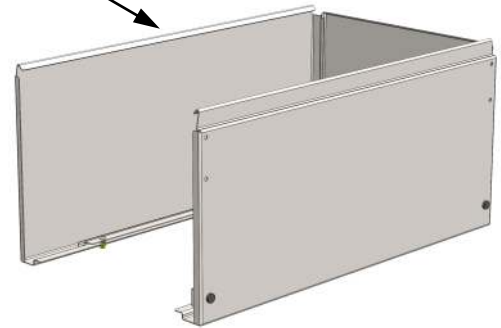

## AXEFWC PARTS LIST

CART MOUNT 510-1122

AXEFW  
(SEE AXEFW PARTS LIST)

SCREW 200-0267

BUMPER 290-0100

SIDE LOCK BAR 100-2932