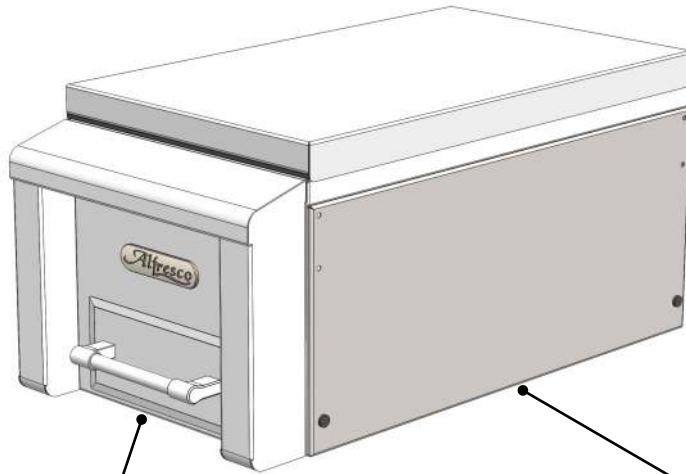

## AXEFWC PARTS LIST

CART MOUNT 510-1122

AXEFW  
(SEE AXEFW PARTS LIST)

SCREW 200-0267

BUMPER 290-0100

SIDE LOCK BAR 100-2932