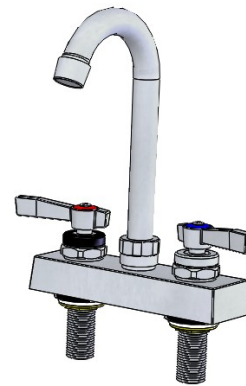

**ASK-T
PARTS LIST**

ASK-T

TOWEL HOLDER
130-1610M

CUTTING BOARD

FAUCET
290-0171

MAGNETIC CATCH
290-0283