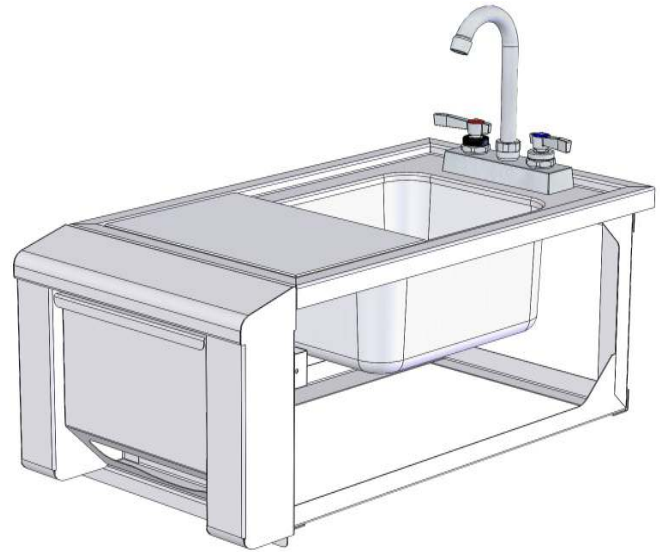

**ASK-T
PARTS LIST**

ASK-T

TOWEL HOLDER
130-1610M

CUTTING BOARD

FAUCET
290-0171

MAGNETIC CATCH
290-0283