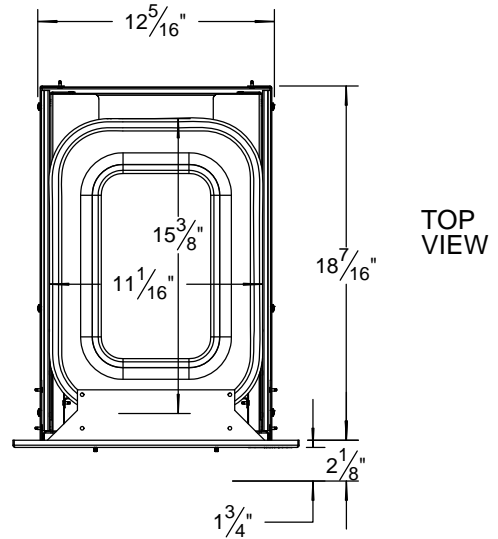

TYPICAL AXE-TC INSTALLATION

COUNTER FRONT CUTOUT REQUIREMENTS

TOP VIEW

RIGHT PROFILE