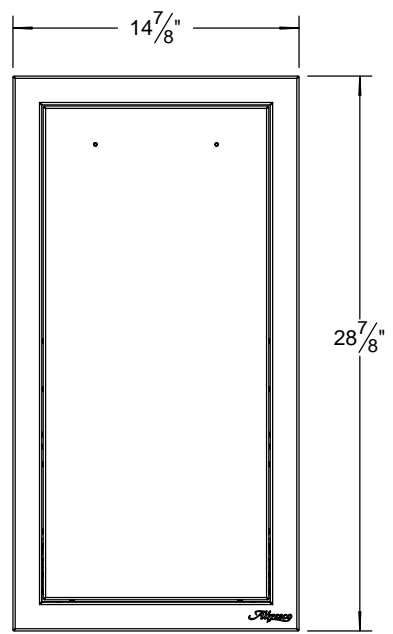

TYPICAL AXE-TC INSTALLATION

COUNTER FRONT CUTOUT REQUIREMENTS

TOP VIEW

RIGHT PROFILE