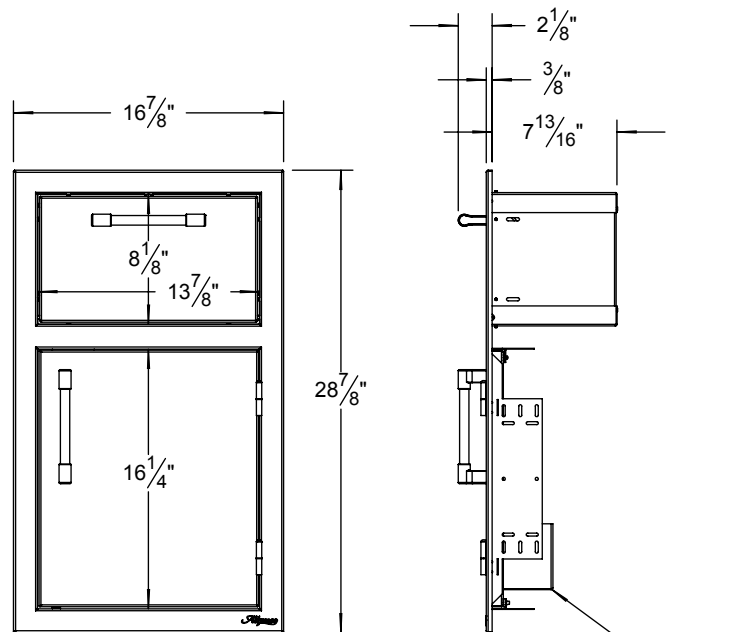

AXE-DTH-R TYPICAL INSTALLATION

COUNTER FRONT CUTOUT REQUIREMENTS

DOOR
ACCESSORY
BOX (INCLUDED)