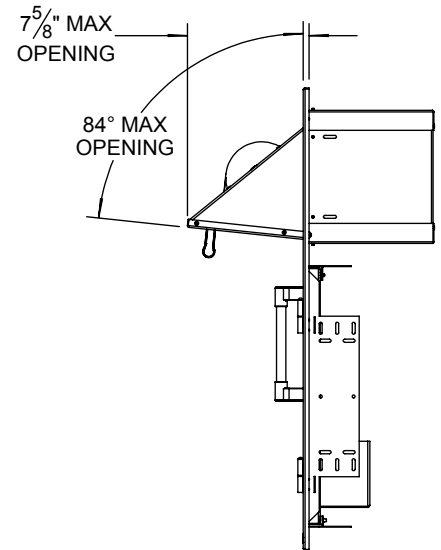

AXE-DTH-R TYPICAL INSTALLATION

COUNTER FRONT CUTOUT REQUIREMENTS

DOOR
ACCESSORY
BOX (INCLUDED)