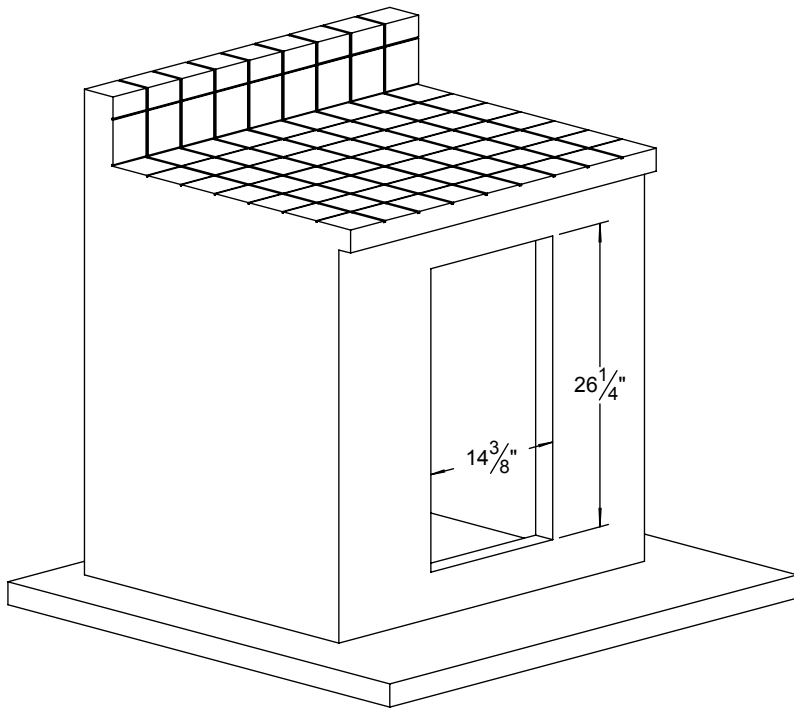

AXE-DTH-R TYPICAL INSTALLATION

COUNTER FRONT CUTOUT REQUIREMENTS

DOOR
ACCESSORY
BOX (INCLUDED)