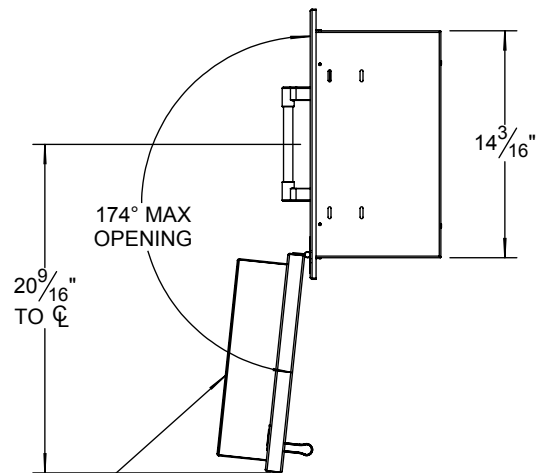

AXE-DTH-R TYPICAL INSTALLATION

COUNTER FRONT CUTOUT REQUIREMENTS

DOOR
ACCESSORY
BOX (INCLUDED)