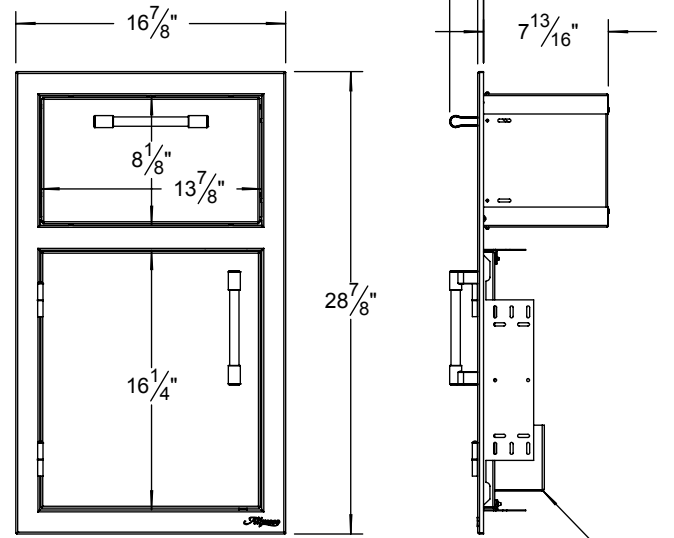

AXE-DTH-L
UNIT

AXE-DTH-L TYPICAL INSTALLATION

DOOR
ACCESSORY
BOX (INCLUDED)

COUNTER FRONT CUTOUT REQUIREMENTS

DOOR
ACCESSORY
BOX (INCLUDED)