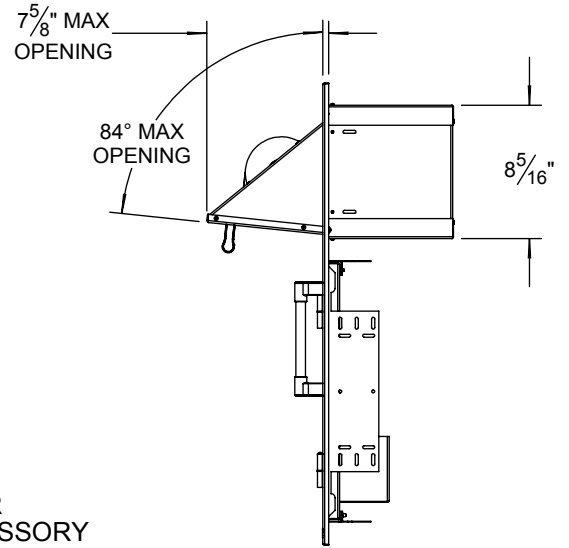

AXE-DTH-L
UNIT

AXE-DTH-L TYPICAL INSTALLATION

DOOR
ACCESSORY
BOX (INCLUDED)

COUNTER FRONT CUTOUT REQUIREMENTS

DOOR
ACCESSORY
BOX (INCLUDED)