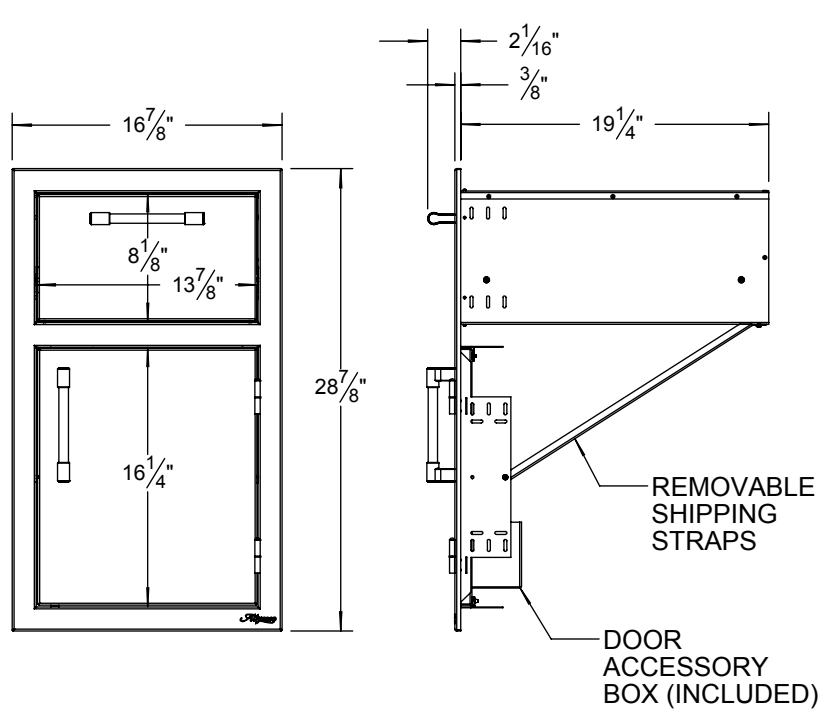

AXE-DDR-R TYPICAL INSTALLATION

COUNTER FRONT CUTOUT REQUIREMENTS