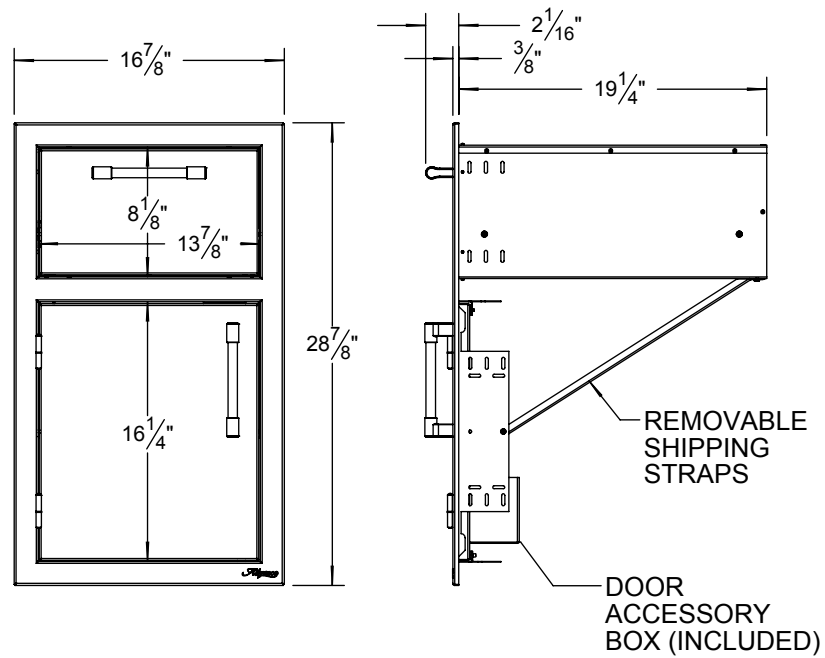

AXE-DDR-L TYPICAL INSTALLATION

COUNTER FRONT CUTOUT REQUIREMENTS