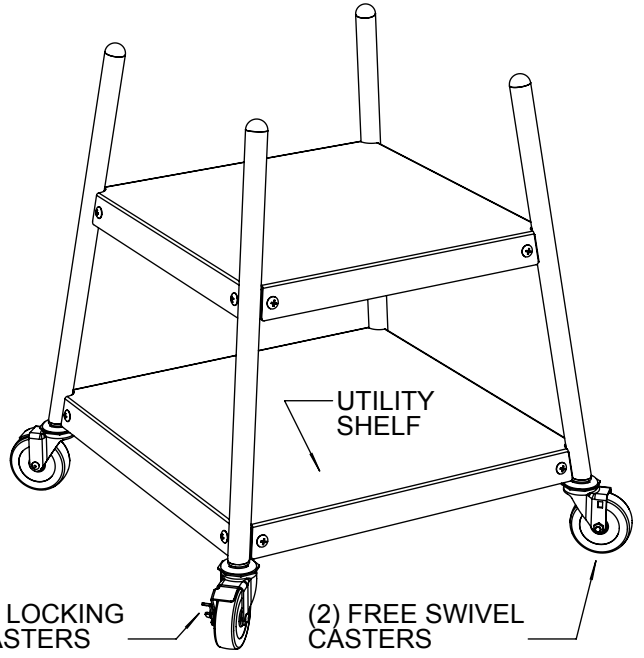

ALK-LG KAMADO GRILL WITH  
ALK-SS SIDE TABLES

ALK-LS  
LEG STAND UNIT

UTILITY  
SHELF

(2) LOCKING  
CASTERS

(2) FREE SWIVEL  
CASTERS

**SPECIFICATIONS:**

- ALL STAINLESS CONSTRUCTION.
- (2) LOCKING + (2) SWIVEL CASTERS.
- ASSEMBLY REQUIRED.