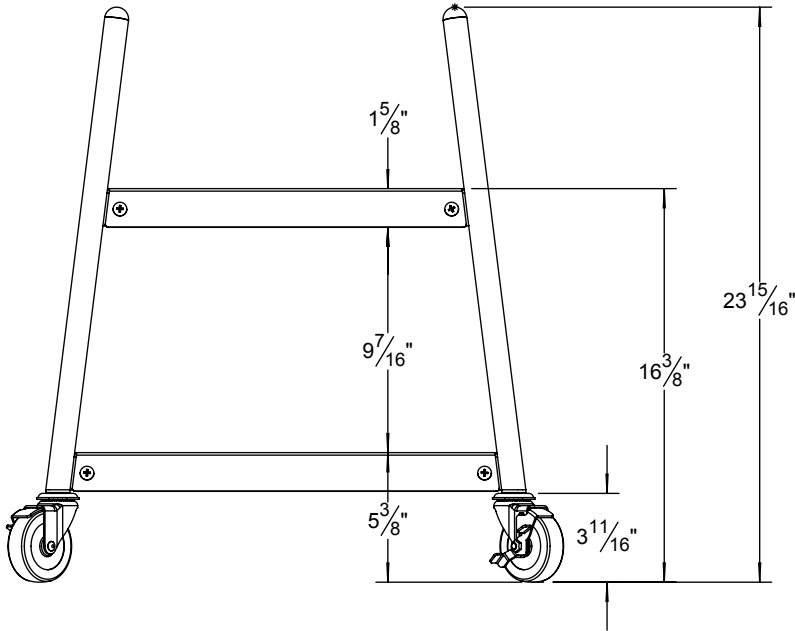

ALK-LG KAMADO GRILL WITH  
ALK-SS SIDE TABLES

ALK-LS  
LEG STAND UNIT

UTILITY  
SHELF

(2) LOCKING  
CASTERS

(2) FREE SWIVEL  
CASTERS

**SPECIFICATIONS:**

- ALL STAINLESS CONSTRUCTION.
- (2) LOCKING + (2) SWIVEL CASTERS.
- ASSEMBLY REQUIRED.