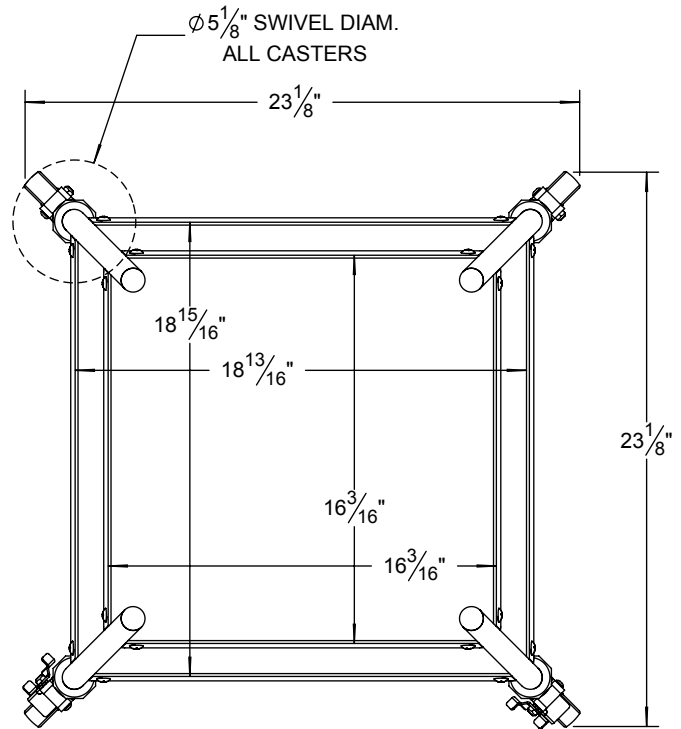

ALK-LG KAMADO GRILL WITH  
ALK-SS SIDE TABLES

ALK-LS  
LEG STAND UNIT

UTILITY  
SHELF

(2) LOCKING  
CASTERS

(2) FREE SWIVEL  
CASTERS

**SPECIFICATIONS:**

- ALL STAINLESS CONSTRUCTION.
- (2) LOCKING + (2) SWIVEL CASTERS.
- ASSEMBLY REQUIRED.