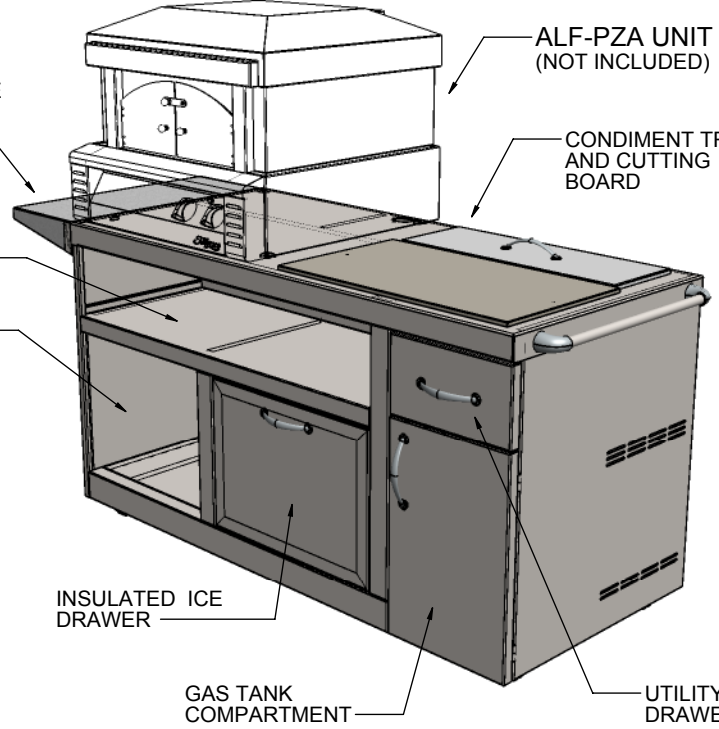

STANDARD ACCESSORIES INCLUDED:

REMOVABLE FOLDING SIDE TABLE

ALF-PZA UNIT (NOT INCLUDED)

CONDIMENT TRAY AND CUTTING BOARD

PLATE SHELF

STORAGE

CONDIMENT PANS (X4)
290-0162

WELL COVER
510-0803

CONDIMENT BOWLS (X4)
290-0081

CONDIMENT WELL
130-2761

CONDIMENT TRAY HOLDER
100-2267

6" DEEP SS ICE PAN
290-0130

INSULATED ICE DRAWER

GAS TANK COMPARTMENT

UTILITY DRAWER

ALF-PZA-PPC UNIT