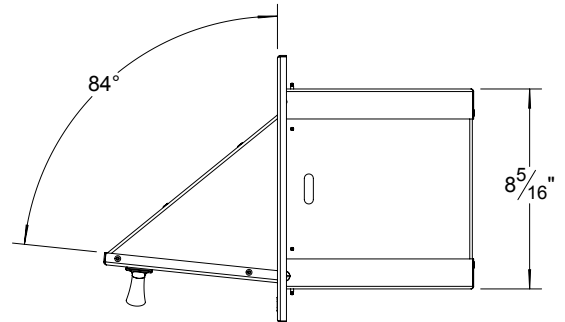

**AB-TH TOWEL HOLDER TYPICAL INSTALLATION**

**COUNTER FRONT CUTOUT REQUIREMENTS**

**SPRING LOADED  
SEALED STAINLESS  
HARDWARE  
(INCLUDED)**