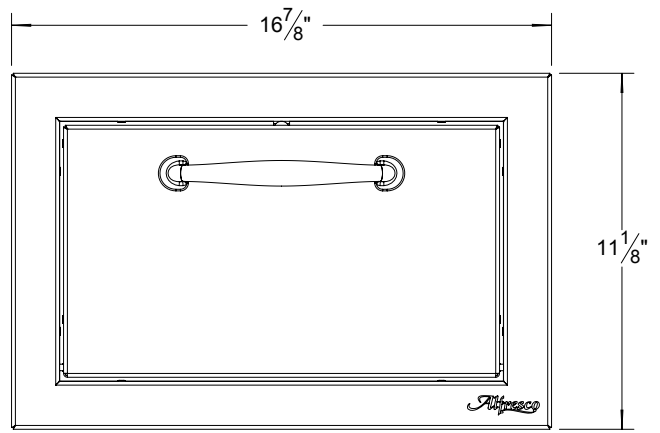

**AB-TH TOWEL HOLDER TYPICAL INSTALLATION**

**COUNTER FRONT CUTOUT REQUIREMENTS**

**SPRING LOADED  
SEALED STAINLESS  
HARDWARE  
(INCLUDED)**