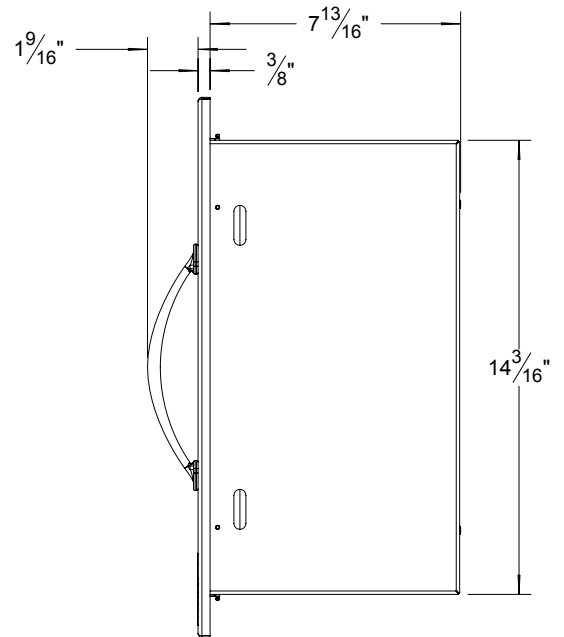

**AB-TH TOWEL HOLDER TYPICAL INSTALLATION**

**COUNTER FRONT CUTOUT REQUIREMENTS**

**SPRING LOADED  
SEALED STAINLESS  
HARDWARE  
(INCLUDED)**