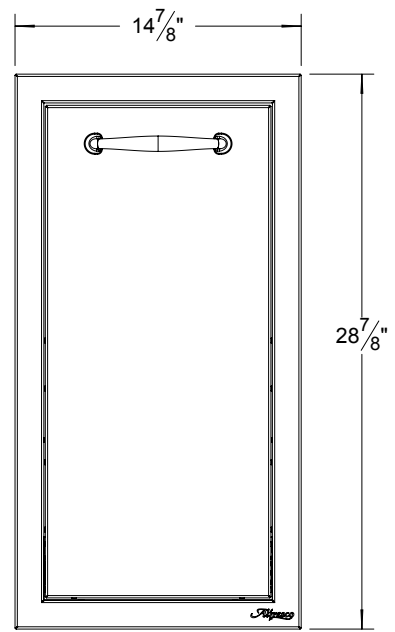

TYPICAL AB-TC INSTALLATION

COUNTER FRONT CUTOUT REQUIREMENTS

TOP VIEW

RIGHT PROFILE