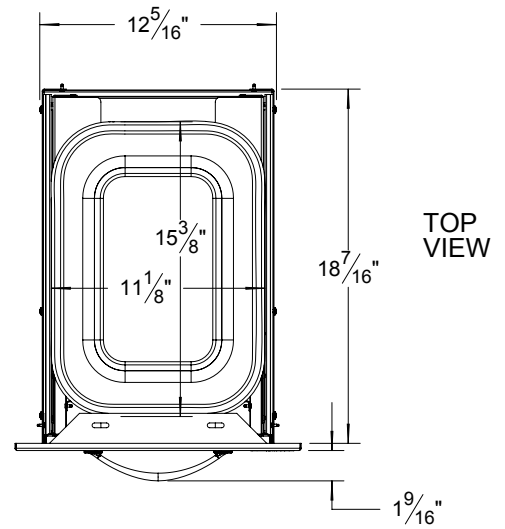

TYPICAL AB-TC INSTALLATION

COUNTER FRONT CUTOUT REQUIREMENTS

TOP VIEW

RIGHT PROFILE