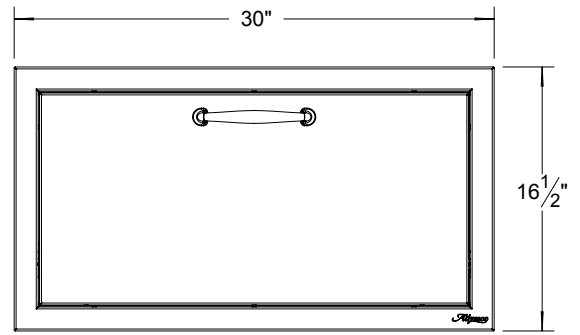

AB-30DR DRAWER TYPICAL INSTALLATION

COUNTER FRONT CUTOUT REQUIREMENTS