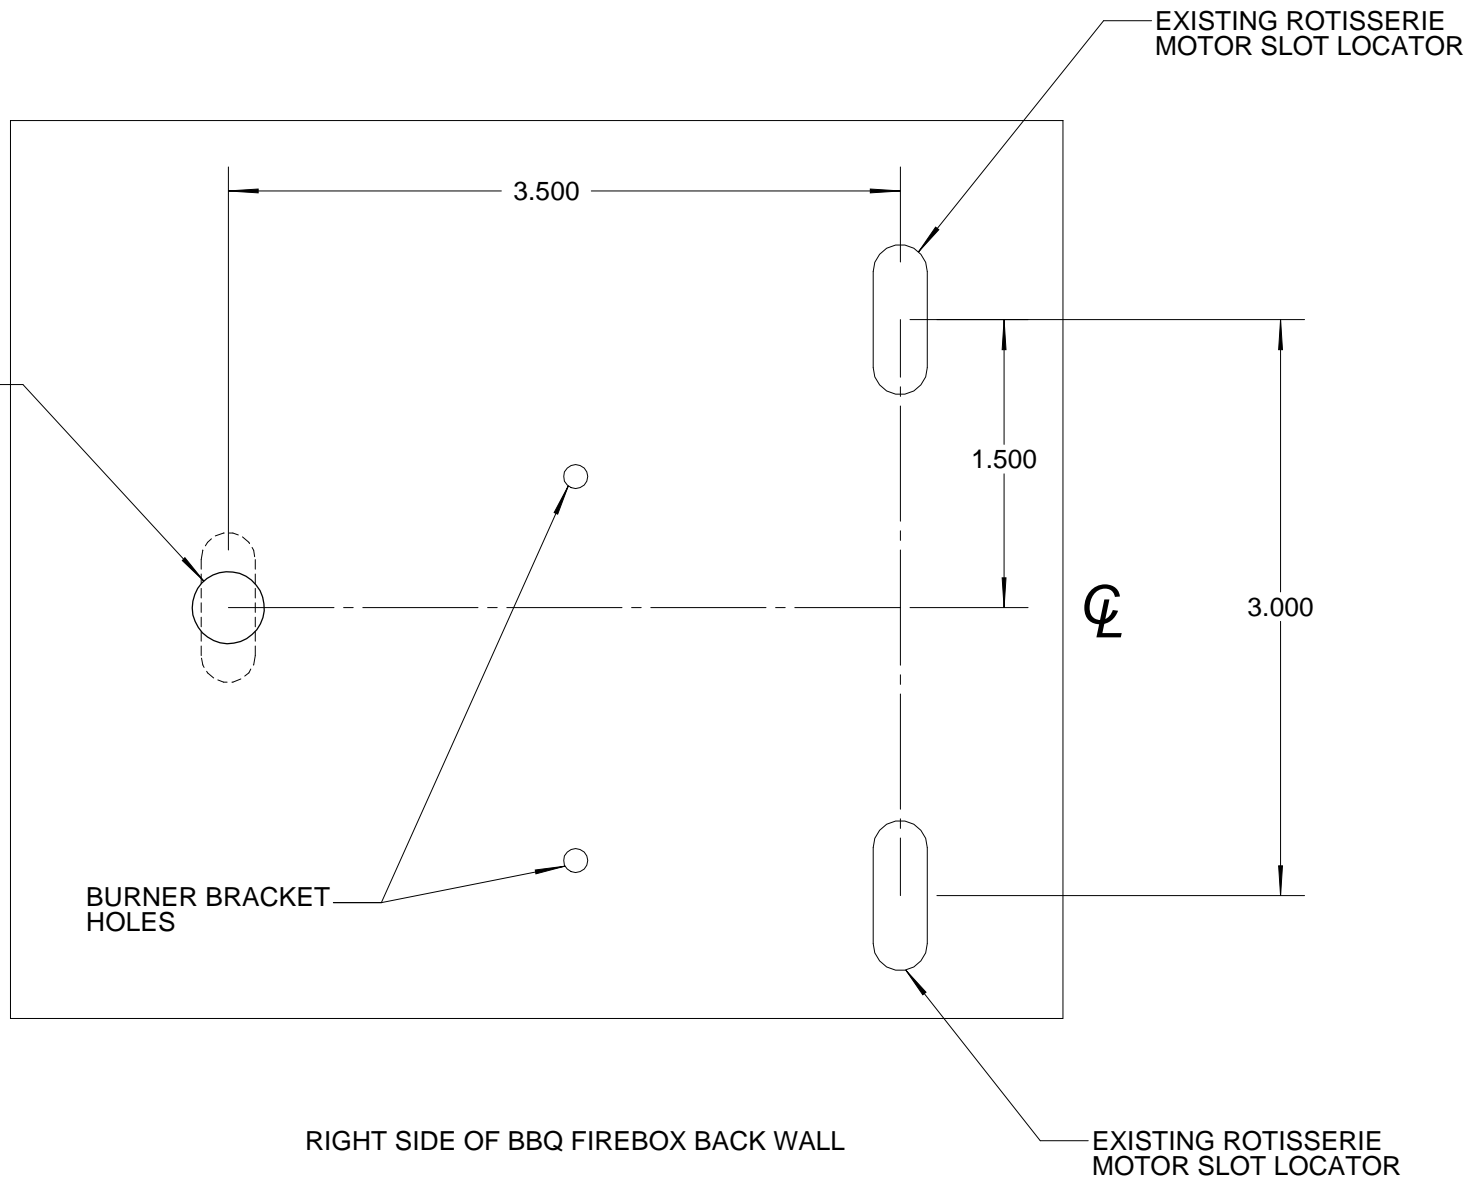

DRILL NEW ϕ .375
AT THIS LOCATION

RIGHT SIDE OF BBQ FIREBOX BACK WALL