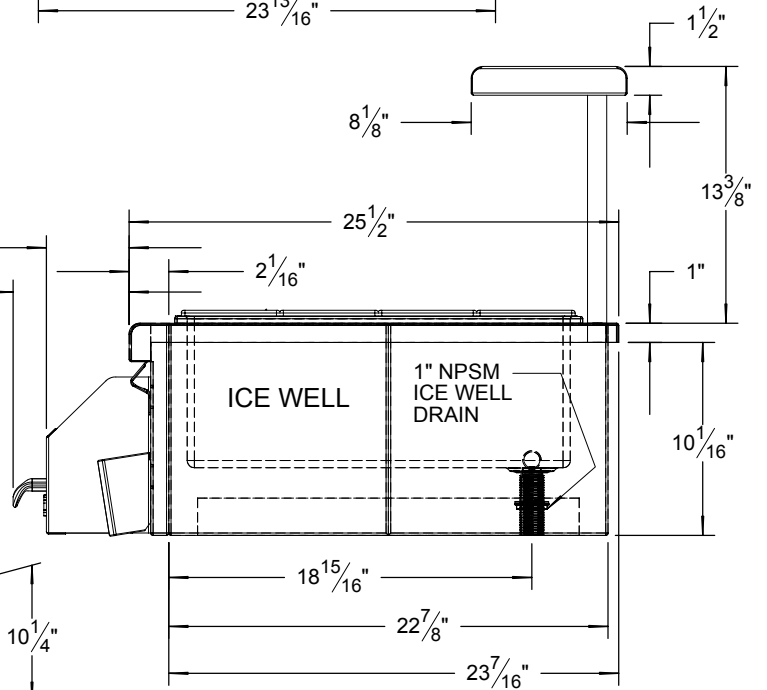

**ADT-24 TYPICAL INSTALLATION**  
(SHOWN WITH OPTIONAL ADSS SERVING SHELF)

**COUNTERTOP CUTOUT REQUIREMENTS**

**NOTE: DRAIN MUST BE PROVIDED FOR ADT-24 PROPER HOOKUP.**

**BULLNOSE NOTCH DETAIL**