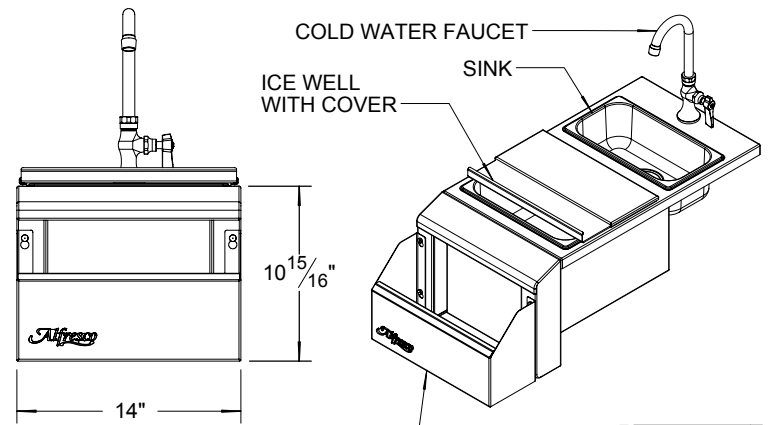

**ADT-14 TYPICAL INSTALLATION**

BOTTLE RACK (REMOVABLE)

**COUNTERTOP CUTOUT REQUIREMENTS**

BULLNOSE NOTCH DETAIL

DEPTH EQUAL TO BULLNOSE OVERHANG

1/2" NOTCH

1/2" NOTCH

13 1/4"