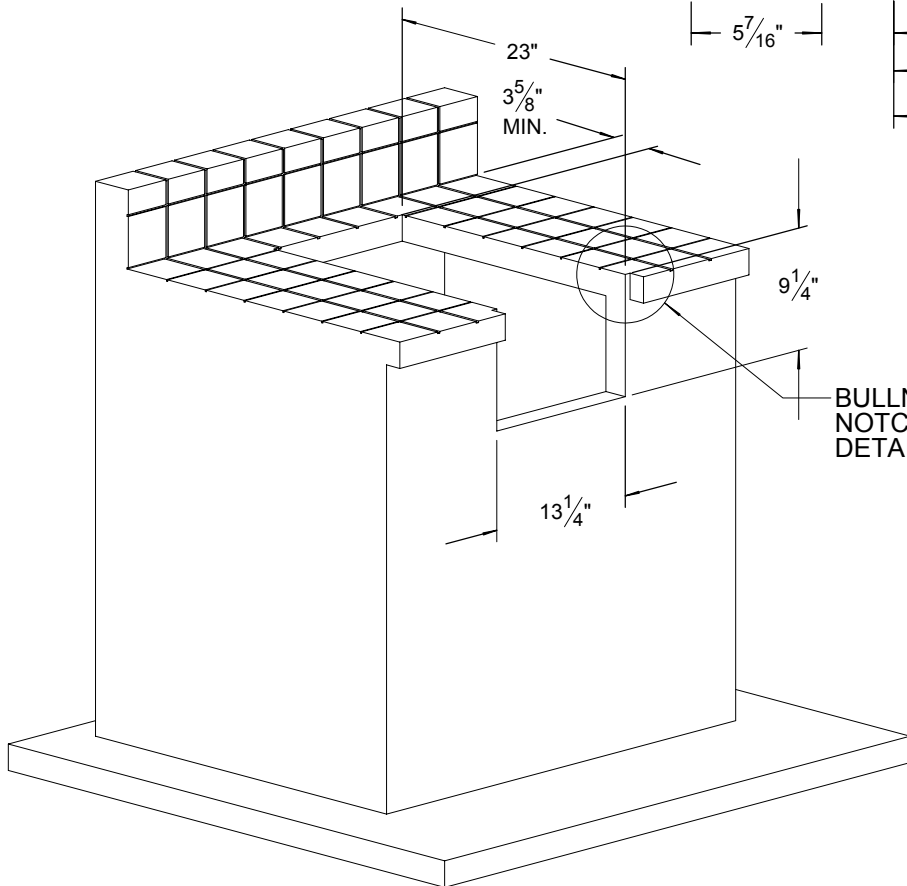

**ADT-14 TYPICAL INSTALLATION**

BOTTLE RACK (REMOVABLE)

**COUNTERTOP CUTOUT REQUIREMENTS**

BULLNOSE NOTCH DETAIL

DEPTH EQUAL TO BULLNOSE OVERHANG

1/2" NOTCH

1/2" NOTCH

13 1/4"