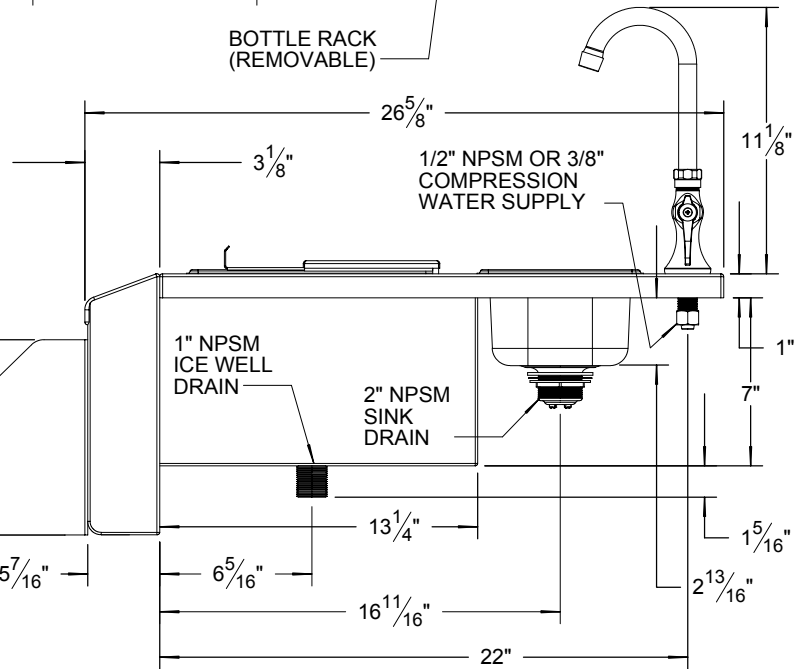

**ADT-14 TYPICAL INSTALLATION**

BOTTLE RACK (REMOVABLE)

**COUNTERTOP CUTOUT REQUIREMENTS**

BULLNOSE NOTCH DETAIL

DEPTH EQUAL TO BULLNOSE OVERHANG

1/2" NOTCH

1/2" NOTCH

13 1/4"