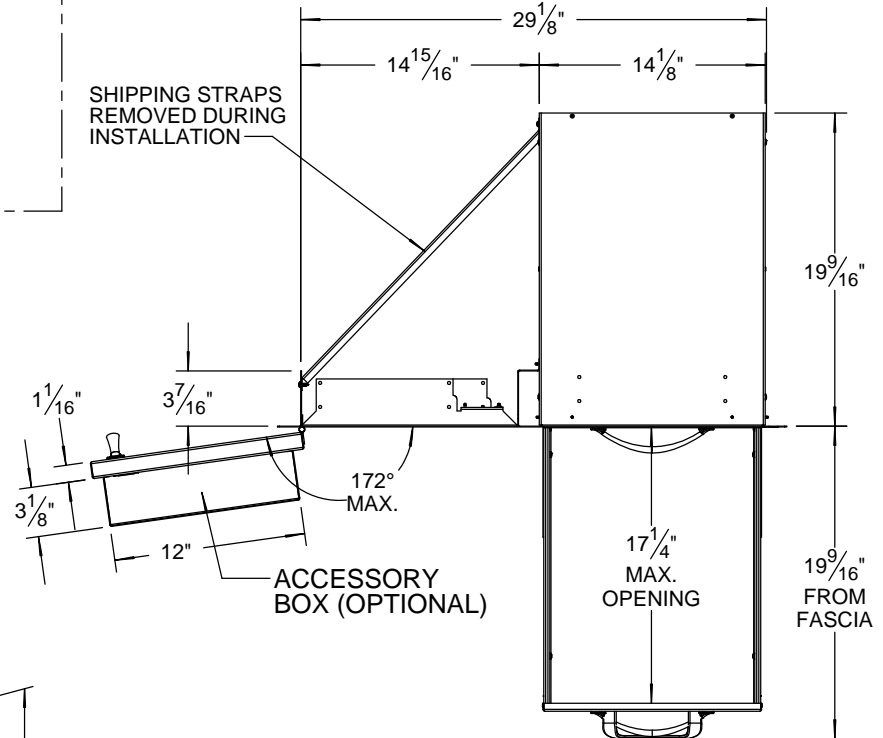

ARTP-DDC TYPICAL INSTALLATION

COUNTERFRONT CUTOUT REQUIREMENTS

FRONT VIEW

TOP VIEW

PROFILE- DRAWER SIDE