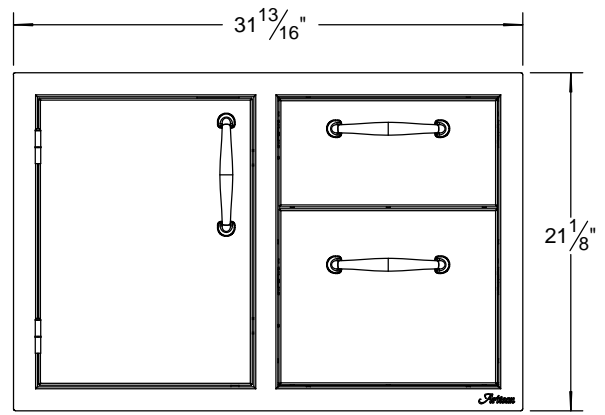

ARTP-DDC TYPICAL INSTALLATION

COUNTERFRONT CUTOUT REQUIREMENTS

FRONT VIEW

TOP VIEW

PROFILE- DRAWER SIDE