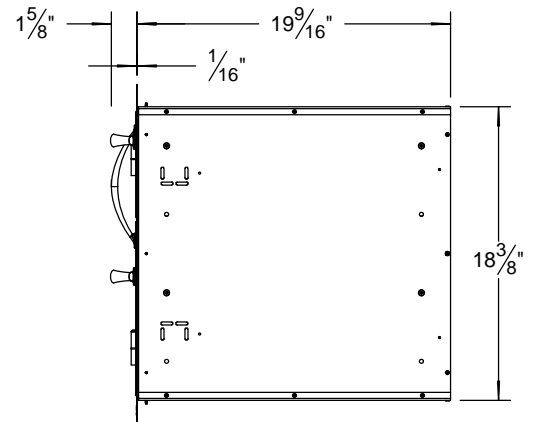

ARTP-DDC TYPICAL INSTALLATION

COUNTERFRONT CUTOUT REQUIREMENTS

FRONT VIEW

TOP VIEW

PROFILE- DRAWER SIDE