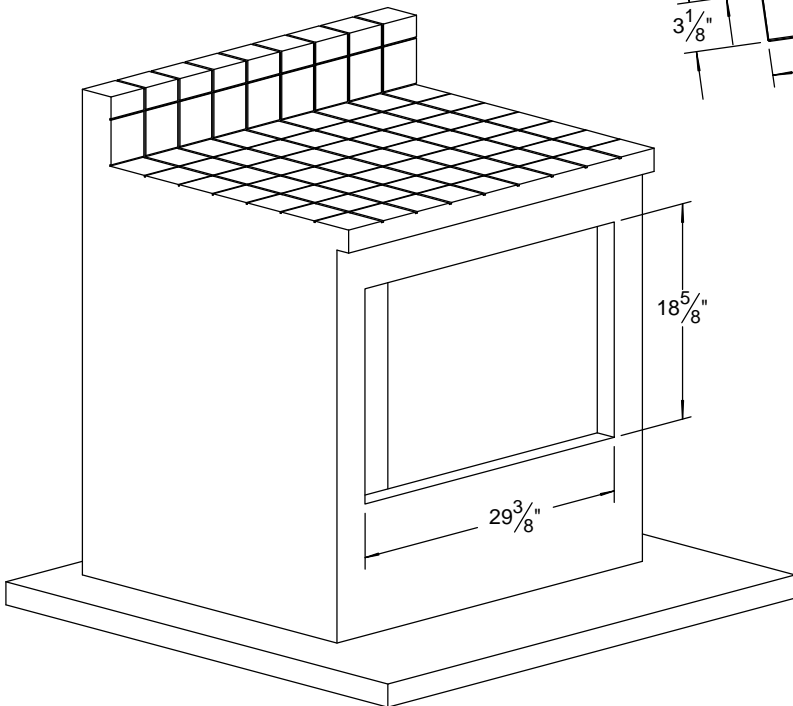

ARTP-DDC TYPICAL INSTALLATION

COUNTERFRONT CUTOUT REQUIREMENTS

FRONT VIEW

TOP VIEW

PROFILE- DRAWER SIDE