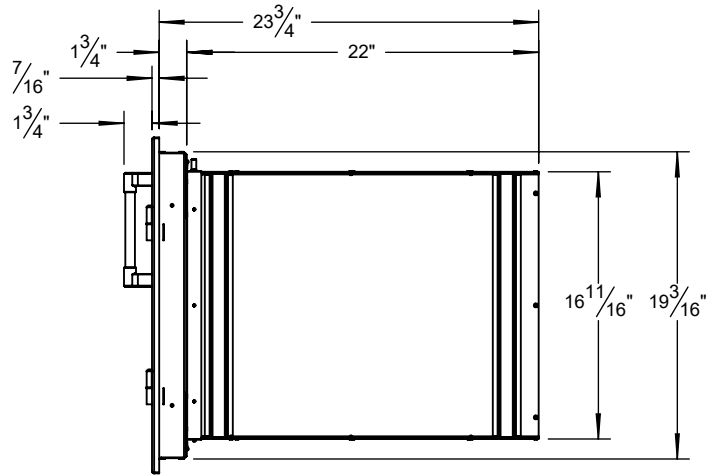

AXEDSP-36L TYPICAL INSTALLATION

COUNTER FRONT CUTOUT REQUIREMENTS