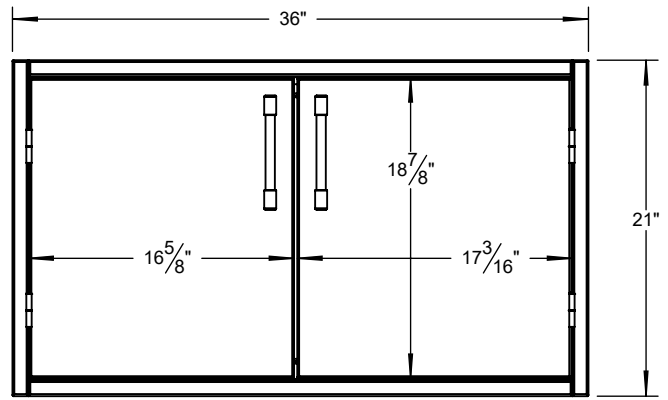

AXEDSP-36L TYPICAL INSTALLATION

COUNTER FRONT CUTOUT REQUIREMENTS