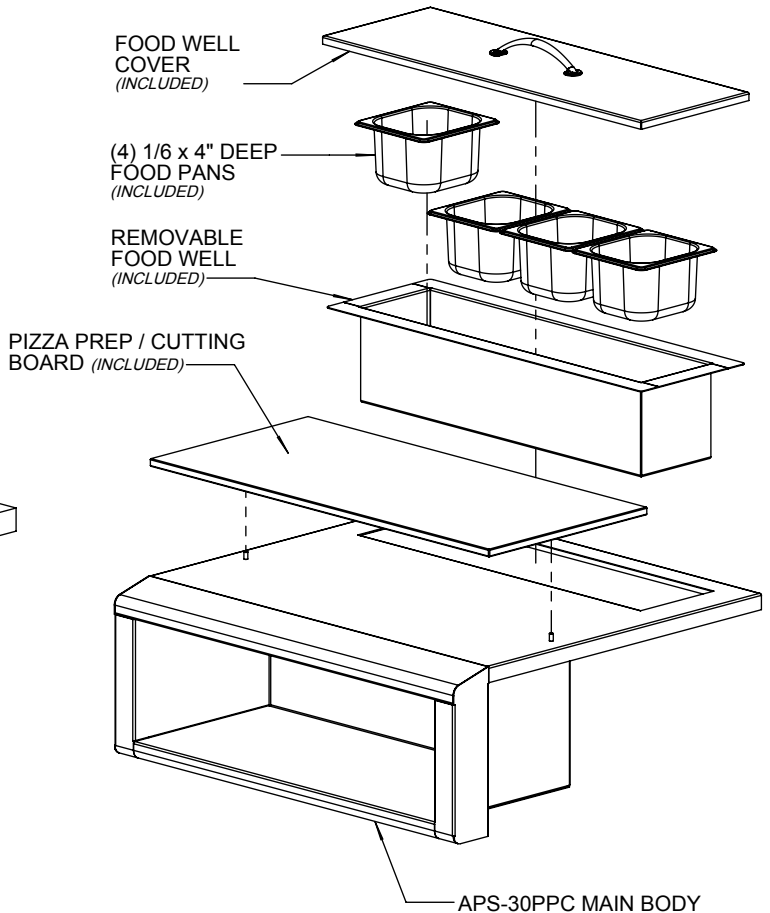

APS-30PPC UNIT

APS-30PPC TYPICAL INSTALLATION

COUNTERTOP CUTOUTS REQUIREMENTS

FRONT VIEW

PROFILE VIEW

BULLNOSE NOTCH DETAIL

DEPTH EQUAL TO BULLNOSE OVERHANG

FOOD WELL COVER (INCLUDED)

(4) 1/6 x 4" DEEP FOOD PANS (INCLUDED)

REMOVABLE FOOD WELL (INCLUDED)

PIZZA PREP / CUTTING BOARD (INCLUDED)

APS-30PPC MAIN BODY