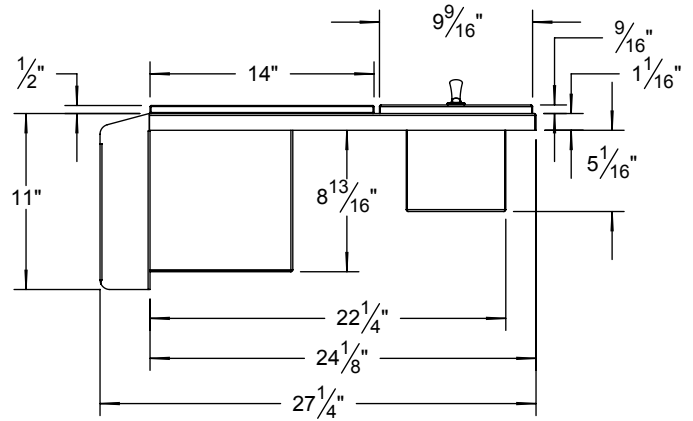

APS-30PPC UNIT

APS-30PPC TYPICAL INSTALLATION

COUNTERTOP CUTOUTS REQUIREMENTS

FRONT VIEW

PROFILE VIEW

BULLNOSE NOTCH DETAIL

DEPTH EQUAL TO BULLNOSE OVERHANG

FOOD WELL COVER (INCLUDED)

(4) 1/6 x 4" DEEP FOOD PANS (INCLUDED)

REMOVABLE FOOD WELL (INCLUDED)

PIZZA PREP / CUTTING BOARD (INCLUDED)

APS-30PPC MAIN BODY