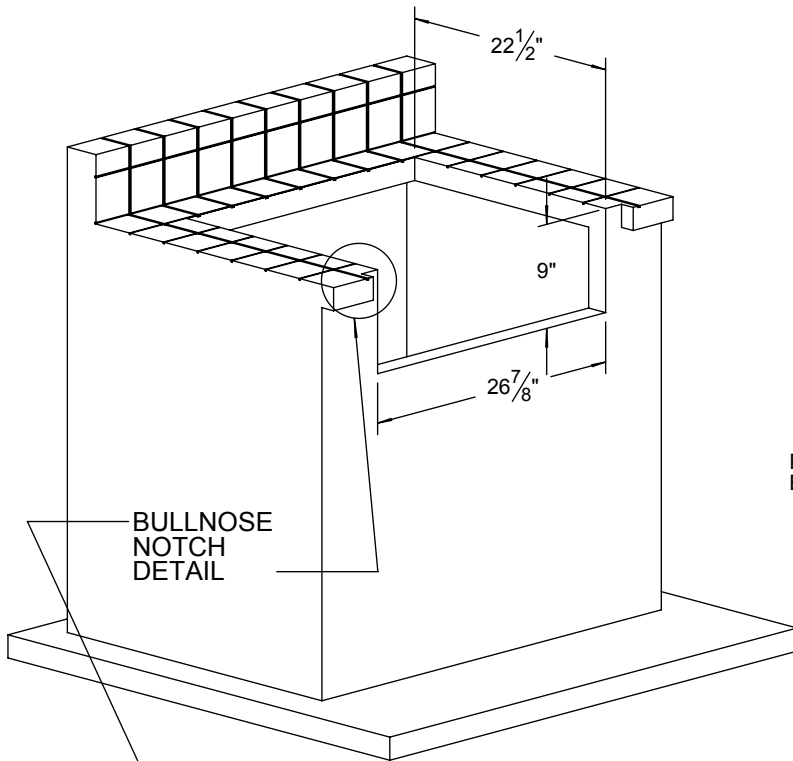

APS-30PPC UNIT

APS-30PPC TYPICAL INSTALLATION

COUNTERTOP CUTOUTS REQUIREMENTS

FRONT VIEW

PROFILE VIEW

BULLNOSE NOTCH DETAIL

DEPTH EQUAL TO BULLNOSE OVERHANG

FOOD WELL COVER (INCLUDED)

(4) 1/6 x 4" DEEP FOOD PANS (INCLUDED)

REMOVABLE FOOD WELL (INCLUDED)

PIZZA PREP / CUTTING BOARD (INCLUDED)

APS-30PPC MAIN BODY