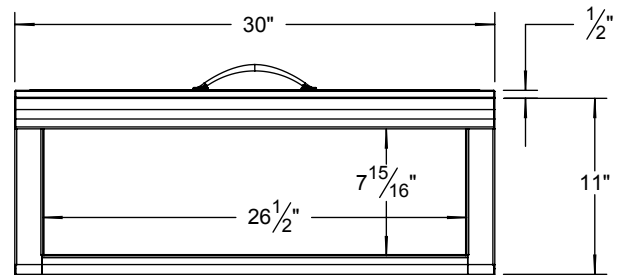

APS-30PPC UNIT

APS-30PPC TYPICAL INSTALLATION

COUNTERTOP CUTOUTS REQUIREMENTS

FRONT VIEW

PROFILE VIEW

BULLNOSE NOTCH DETAIL

DEPTH EQUAL TO BULLNOSE OVERHANG

FOOD WELL COVER (INCLUDED)

(4) 1/6 x 4" DEEP FOOD PANS (INCLUDED)

REMOVABLE FOOD WELL (INCLUDED)

PIZZA PREP / CUTTING BOARD (INCLUDED)

APS-30PPC MAIN BODY