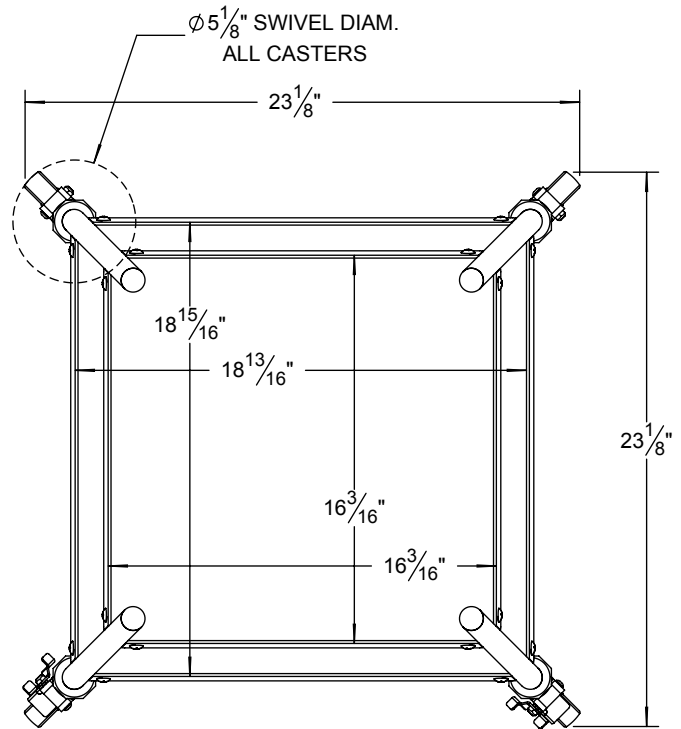

ALK-LG KAMADO GRILL WITH
ALK-SS SIDE TABLES

ALK-LS
LEG STAND UNIT

SPECIFICATIONS:

- ALL STAINLESS CONSTRUCTION.
- (2) LOCKING + (2) SWIVEL CASTERS.
- ASSEMBLY REQUIRED.