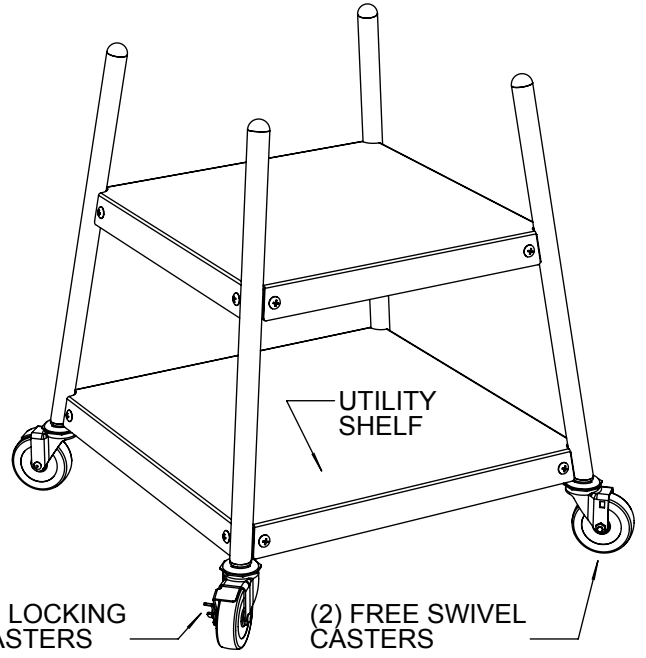

ALK-LG KAMADO GRILL WITH
ALK-SS SIDE TABLES

ALK-LS
LEG STAND UNIT

SPECIFICATIONS:

- ALL STAINLESS CONSTRUCTION.
- (2) LOCKING + (2) SWIVEL CASTERS.
- ASSEMBLY REQUIRED.