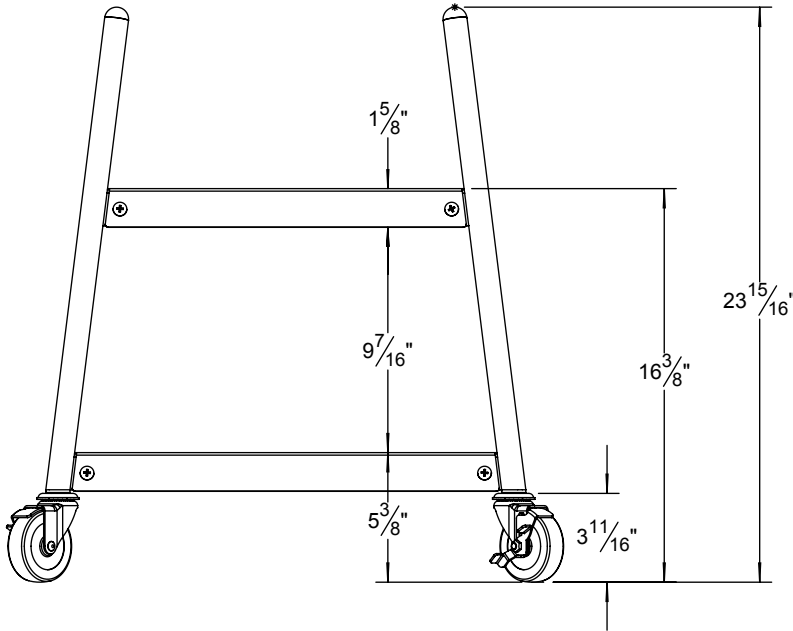

ALK-LG KAMADO GRILL WITH
ALK-SS SIDE TABLES

ALK-LS
LEG STAND UNIT

SPECIFICATIONS:

- ALL STAINLESS CONSTRUCTION.
- (2) LOCKING + (2) SWIVEL CASTERS.
- ASSEMBLY REQUIRED.