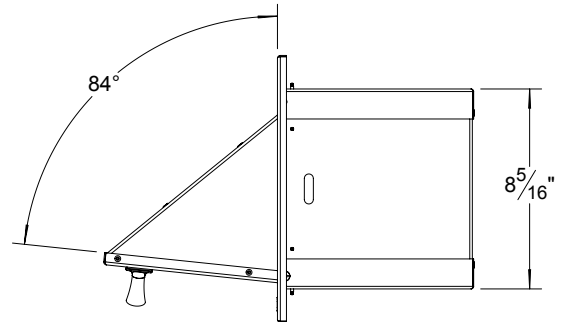

**AB-TH TOWEL HOLDER TYPICAL INSTALLATION**

**COUNTER FRONT CUTOUT REQUIREMENTS**

**SPRING LOADED  
SEALED STAINLESS  
HARDWARE  
(INCLUDED)**