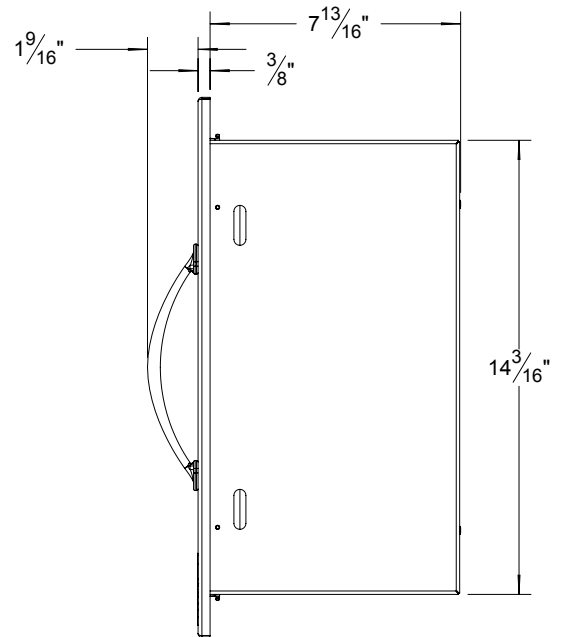

**AB-TH TOWEL HOLDER TYPICAL INSTALLATION**

**COUNTER FRONT CUTOUT REQUIREMENTS**

**SPRING LOADED  
SEALED STAINLESS  
HARDWARE  
(INCLUDED)**