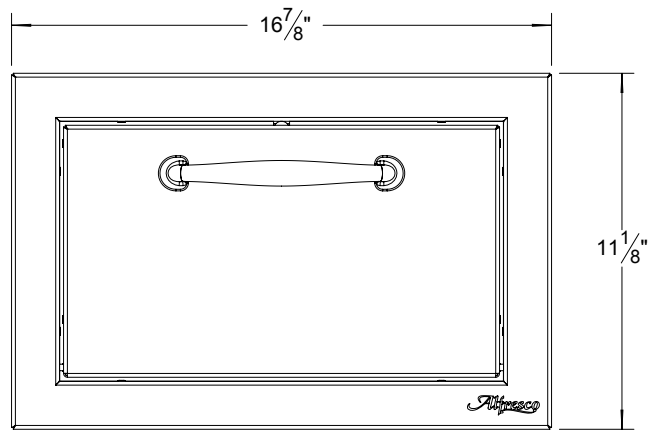

**AB-TH TOWEL HOLDER TYPICAL INSTALLATION**

**COUNTER FRONT CUTOUT REQUIREMENTS**

**SPRING LOADED  
SEALED STAINLESS  
HARDWARE  
(INCLUDED)**