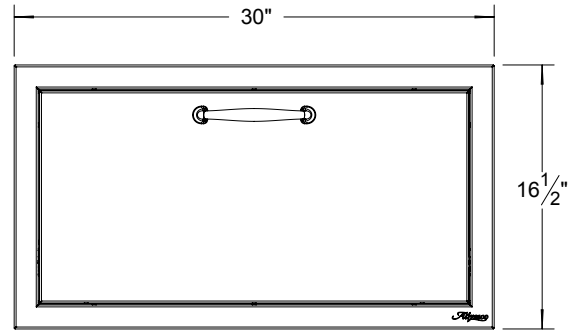

AB-30DR DRAWER TYPICAL INSTALLATION

COUNTER FRONT CUTOUT REQUIREMENTS